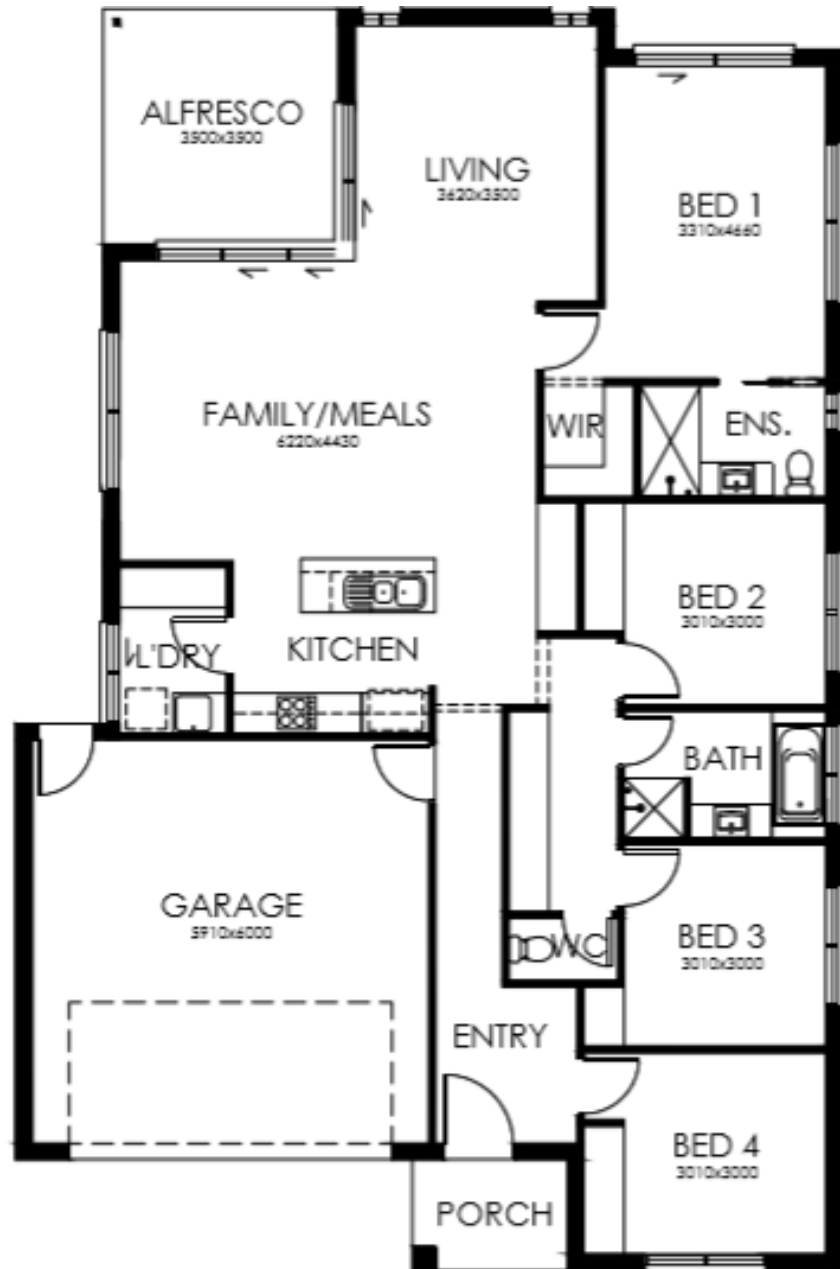

CREATIVE HOMES HOBART

BUILT BETTER | BUILT RIGHT

BELIZE 205

4

2

2

The Belize is an ample family home, providing four bedrooms (the master with ensuite and walk in robe) running along one side of the house.

The open plan living and kitchen are located on the other side of the home and leads to a alfresco entertaining area.

6272 3000 | creativehomeshobart.com.au

CREATIVE HOMES HOBART

BUILT BETTER | BUILT RIGHT

SIZE 205.03SQM

WIDTH 12.3M

LENGTH 18.75M

6272 3000 | creativehomeshobart.com.au