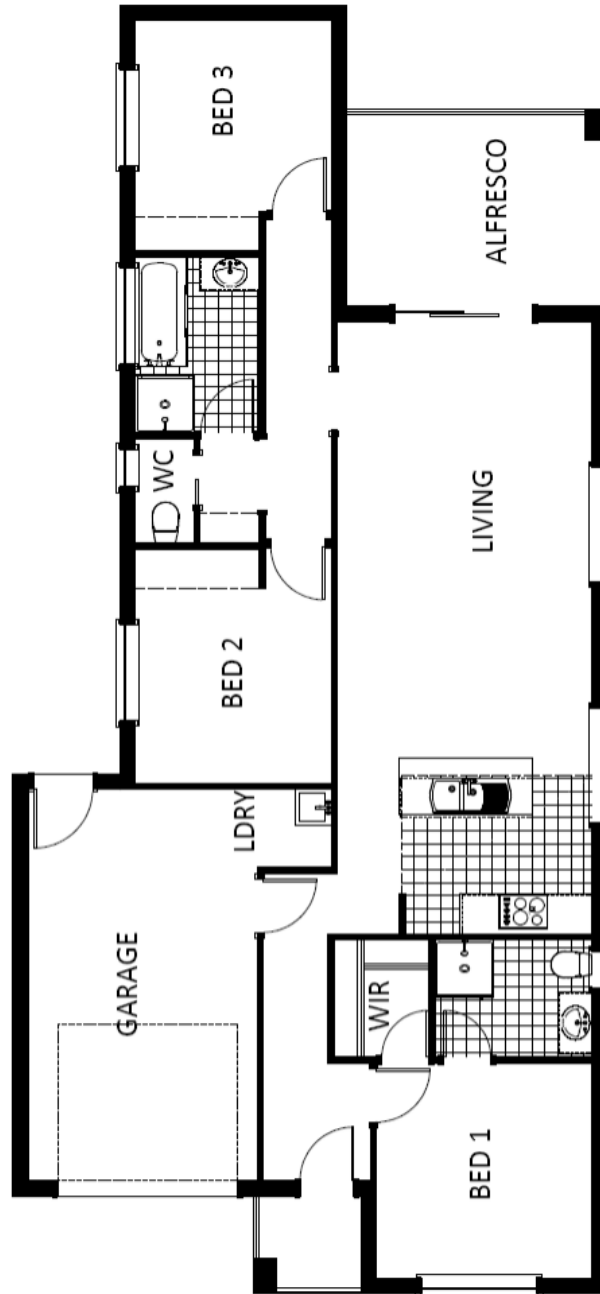

CREATIVE HOMES HOBART

BUILT BETTER | BUILT RIGHT

BRUNY 148

3

2

1

The Bruny is a great starter home. Complete with three bedrooms, walk in robe and ensuite to the master, open plan kitchen/living and an undercover alfresco area. The single car garage incorporates the laundry for efficient use of space.

6272 3000 | creativehomeshobart.com.au

CREATIVE HOMES HOBART

BUILT BETTER | BUILT RIGHT

SIZE 148.4SQM

WIDTH 9.11M

LENGTH 19.75M

6272 3000 | creativehomeshobart.com.au