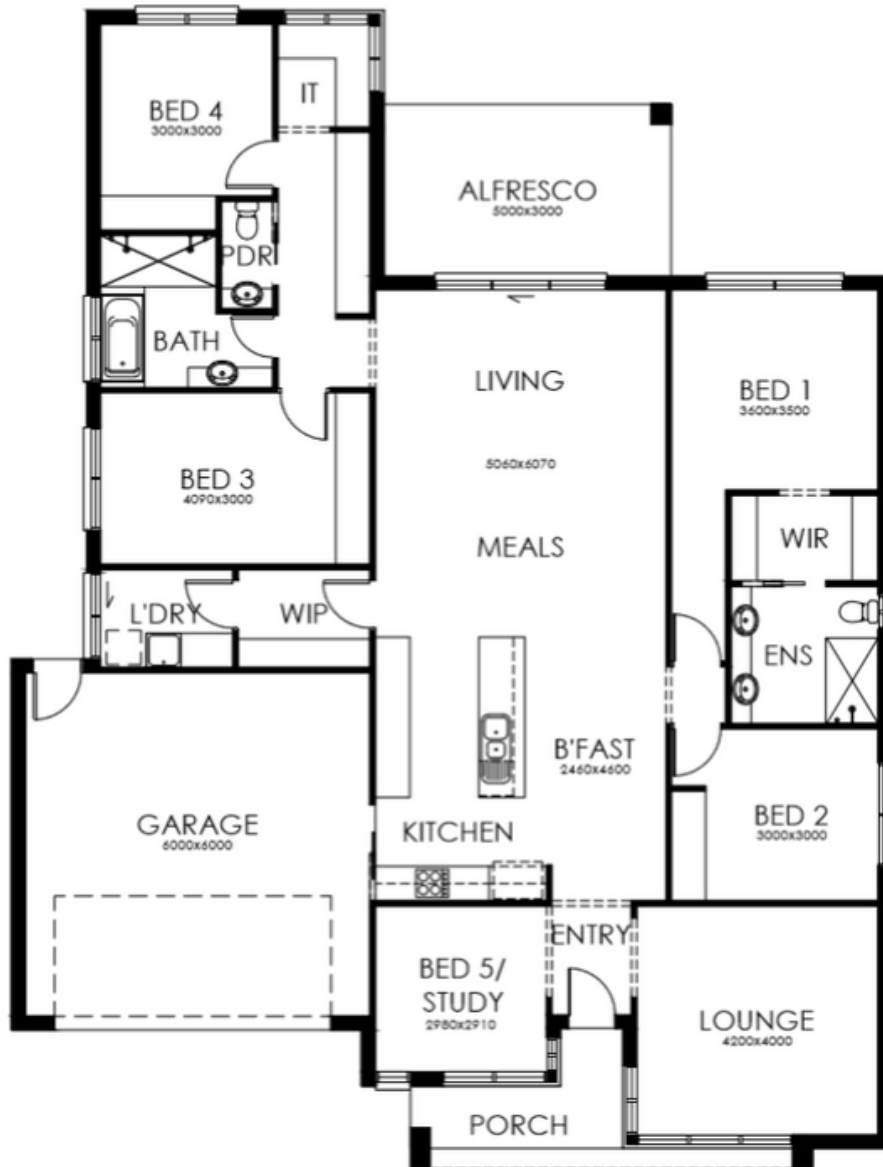

CREATIVE HOMES HOBART

BUILT BETTER | BUILT RIGHT

PALAU 250

5

2

2

The Palau is a perfect fusion of contemporary design with comfortable space to live and entertain, the luxury-appointed design delivers a large family home, with separate zones for parents and kids!

The four bedroom home is built around a family living and meals area, with an additional guest bedroom/study, a private lounge and a IT nook for homework.

6272 3000 | creativehomeshobart.com.au

CREATIVE HOMES HOBART

BUILT BETTER | BUILT RIGHT

SIZE 249.47SQM

WIDTH 15.32M

LENGTH 20.23M

6272 3000 | creativehomeshobart.com.au