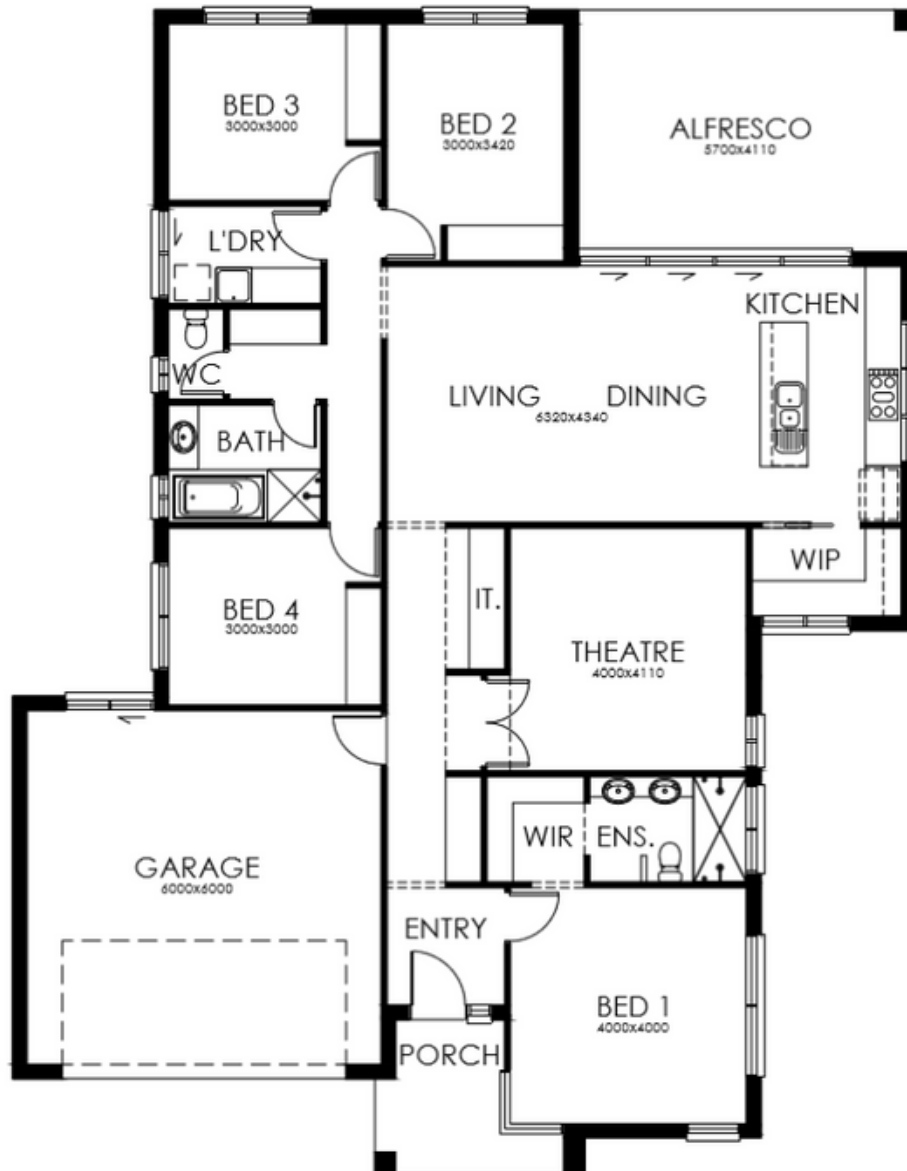

CREATIVE HOMES HOBART

BUILT BETTER | BUILT RIGHT

TUSCANY 237

3

2

2

Featuring four bedrooms, including a large master bedroom with ensuite and walk in robe, the Tuscany is home is sure to impress with its family friendly layout. Built around a central kitchen and living area, the single-storey Tuscany is sure to please all the family with its use of space. The design also includes a theatre room to enjoy the latest big screen blockbusters as well as an alfresco area.

6272 3000 | creativehomeshobart.com.au

CREATIVE HOMES HOBART

BUILT BETTER | BUILT RIGHT

SIZE 237.47SQM

WIDTH 15.27M

LENGTH 19.71M

6272 3000 | creativehomeshobart.com.au